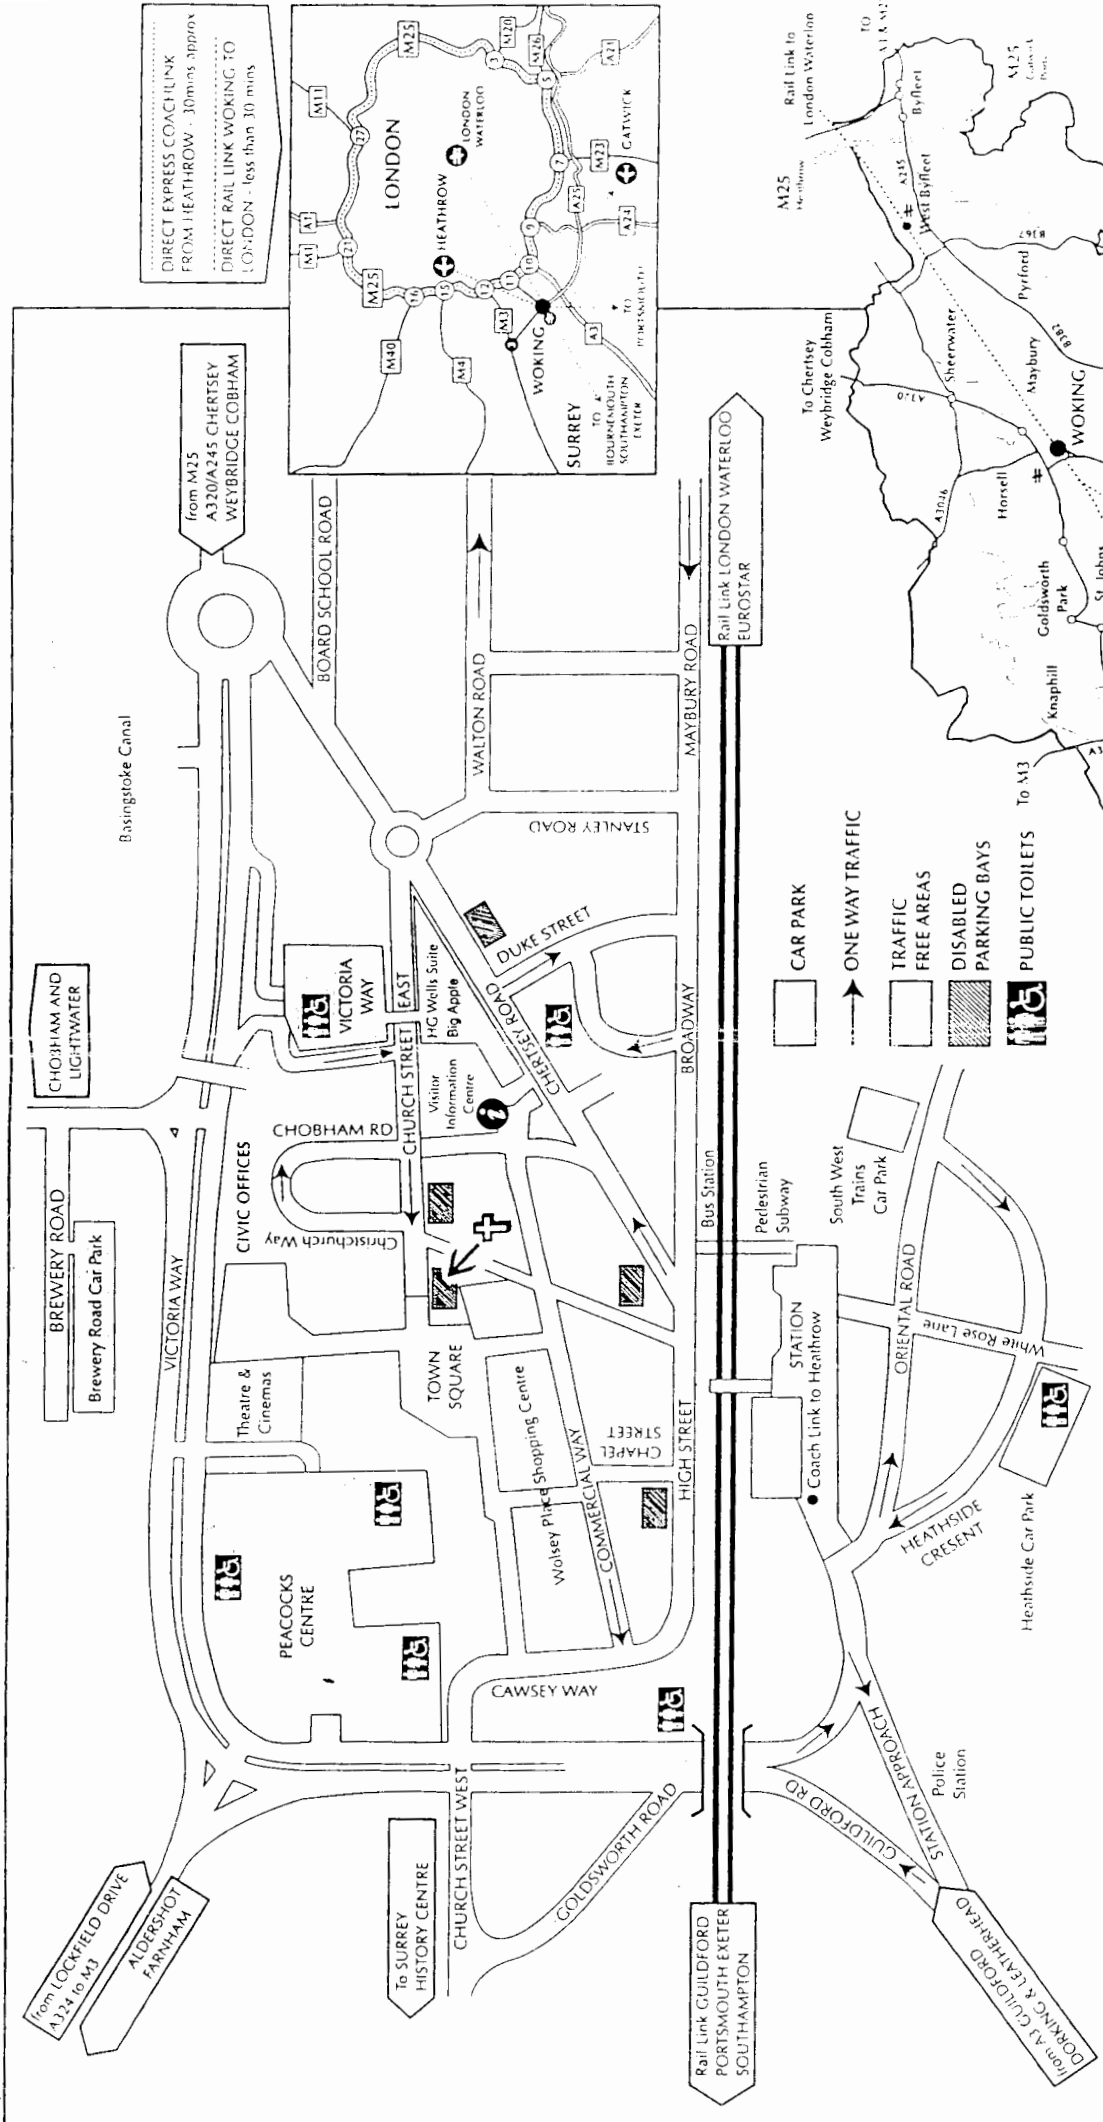

WOKING TOWN CENTRE

DIRECT EXPRESS COACH-LINK
FROM HEATHROW - 30mins approx
DIRECT RAIL LINK WOKING TO
LONDON - less than 30 mins

HOW TO GET HERE

- **By Car** M25 exit junction 11. Take the A320 signposted Chertsey and Woking. Journey time from junction 11: 15 minutes.
- **By Train** There is a direct rail link to Woking from London Waterloo Station. Journey time: 25 minutes (fast train). For train times and information call national rail enquiries on 0345 484950.
- **By Bus** There are regular bus services linking Woking to local village centres and beyond. For further information contact bus enquiries on 01483 750525.

- CAR PARK
- ONE WAY TRAFFIC
- TRAFFIC FREE AREAS
- DISABLED PARKING BAYS
- PUBLIC TOILETS