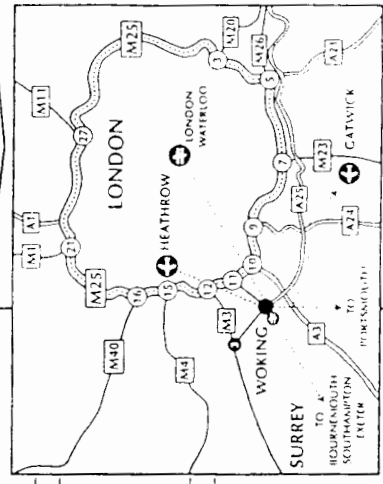

WOKING TOWN CENTRE

DIRECT EXPRESS COACH-LINK
FROM HEATHROW - 30mins approx
DIRECT RAIL LINK WOKING TO
LONDON - less than 30 mins

HOW TO GET HERE

- **By Car** M25 exit junction 11. Take the A320 signposted Chertsey and Woking. Journey time from junction 11: 15 minutes.
- **By Train** There is a direct rail link to Woking from London Waterloo Station. Journey time: 25 minutes (fast train). For train times and information call national rail enquiries on 0345 484950.
- **By Bus** There are regular bus services linking Woking to local village centres and beyond. For further information contact bus enquiries on 01483 750525.